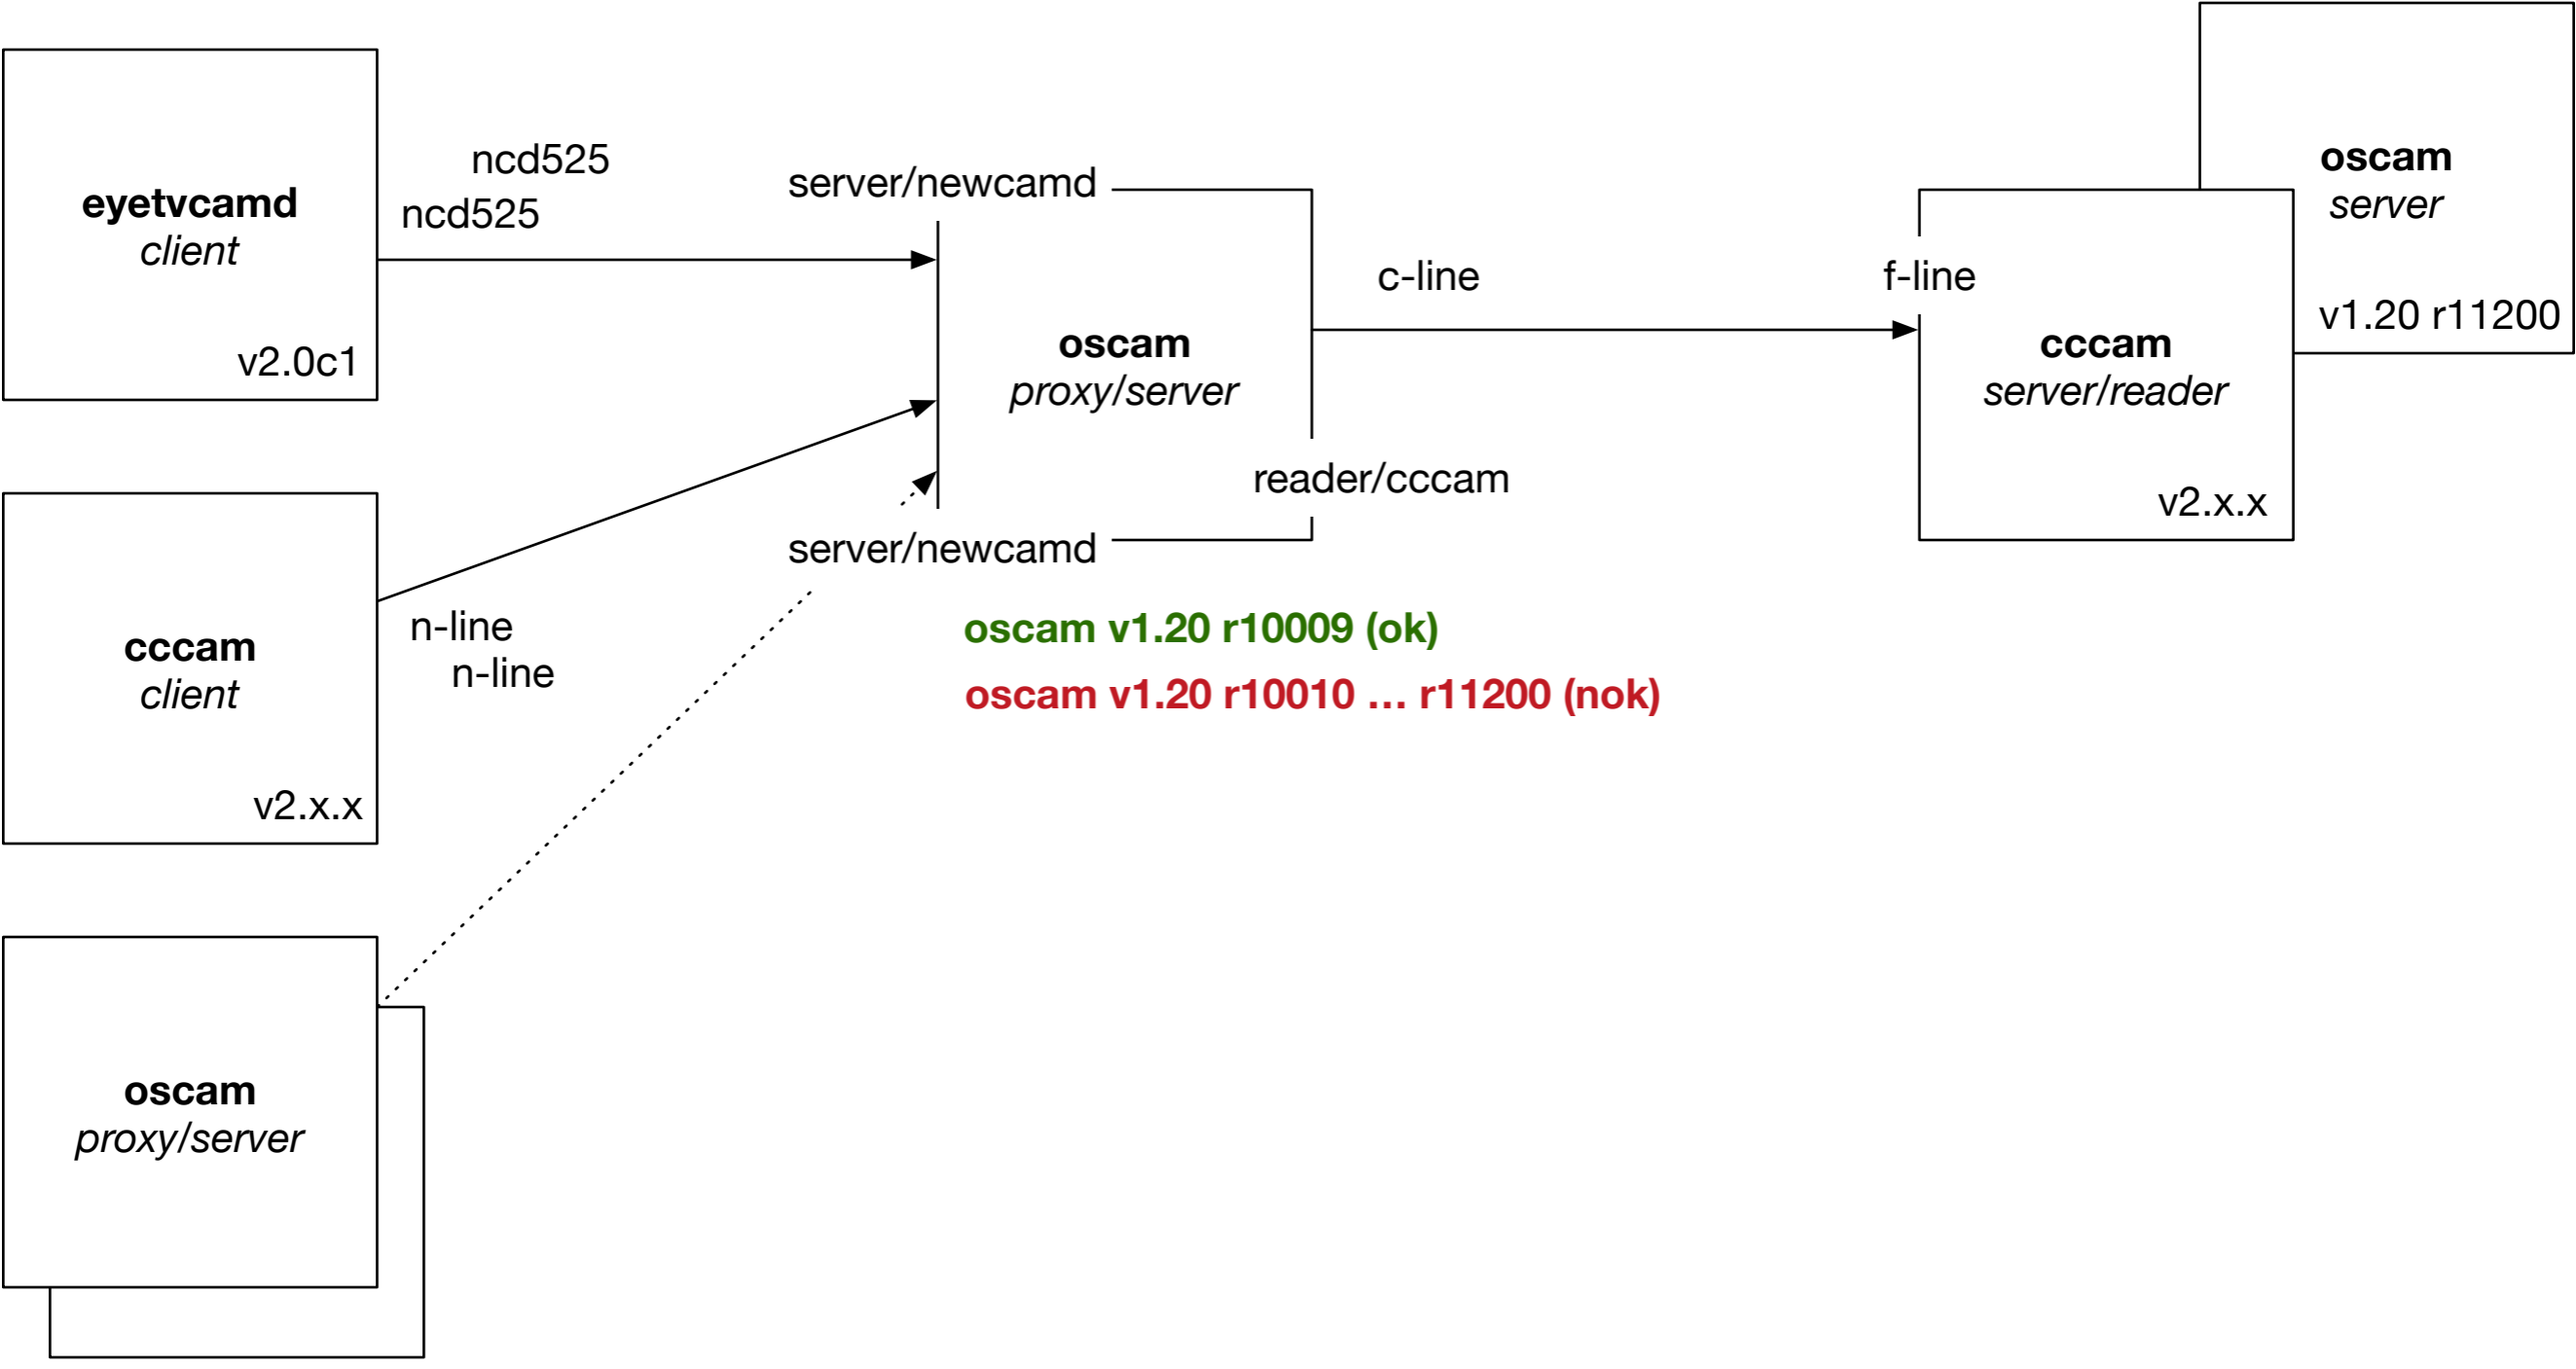

**Freezer While Splitting Single Master C-Line**  
 ECM/EMM Betatunnel (<http://www.streamboard.tv/oscam/changeset/10010>)

- |   |   |   |
|---|---|---|
| <p><b>Clients/Proxies</b></p> <ul style="list-style-type: none"> <li>- Connect several clients to a proxy server</li> <li>- Able to act as a sub proxy-server (until ecms timeout)</li> </ul> | <p><b>Clients/Proxy-Server</b></p> <ul style="list-style-type: none"> <li>- Splits a single c-line into several lines</li> <li>- Caches several good keywords (until ecms timeout)</li> </ul> | <p><b>Server</b></p> <ul style="list-style-type: none"> <li>- Shares a single c-line</li> </ul> |
|---|---|---|

- Depends on local and remote caches, card frequencies etc.
- Expand network with (sub)proxies until timeout