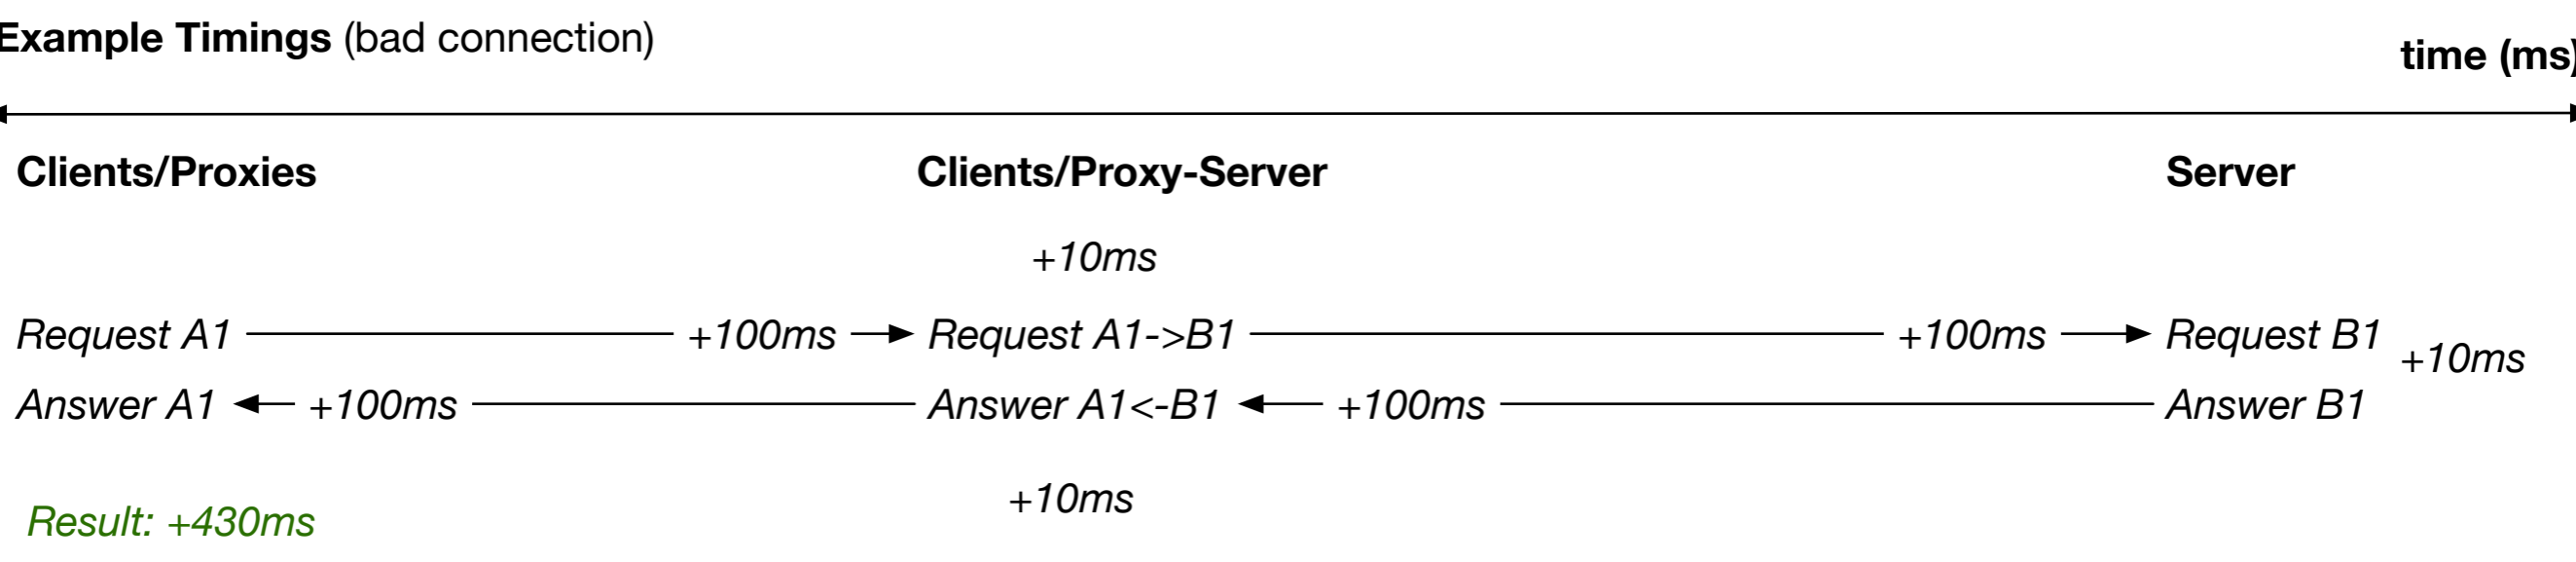

**Freezer While Splitting Single Master C-Line**  
 ECM/EMM Betatunnel (<http://www.streamboard.tv/oscam/changeset/10010>)

- |   |   |   |
|---|---|---|
| <p><b>Clients/Proxies</b></p> <ul style="list-style-type: none"> <li>- Connect several clients to a proxy server</li> <li>- Able to act as a sub proxy-server (until ecms timeout)</li> </ul> | <p><b>Clients/Proxy-Server</b></p> <ul style="list-style-type: none"> <li>- Splits a single c-line into several lines</li> <li>- Caches several good keywords (until ecms timeout)</li> </ul> | <p><b>Server</b></p> <ul style="list-style-type: none"> <li>- Shares a single c-line</li> </ul> |
|---|---|---|

- Depends on local and remote caches, card frequencies etc.
- Expand network with (sub)proxies until timeout